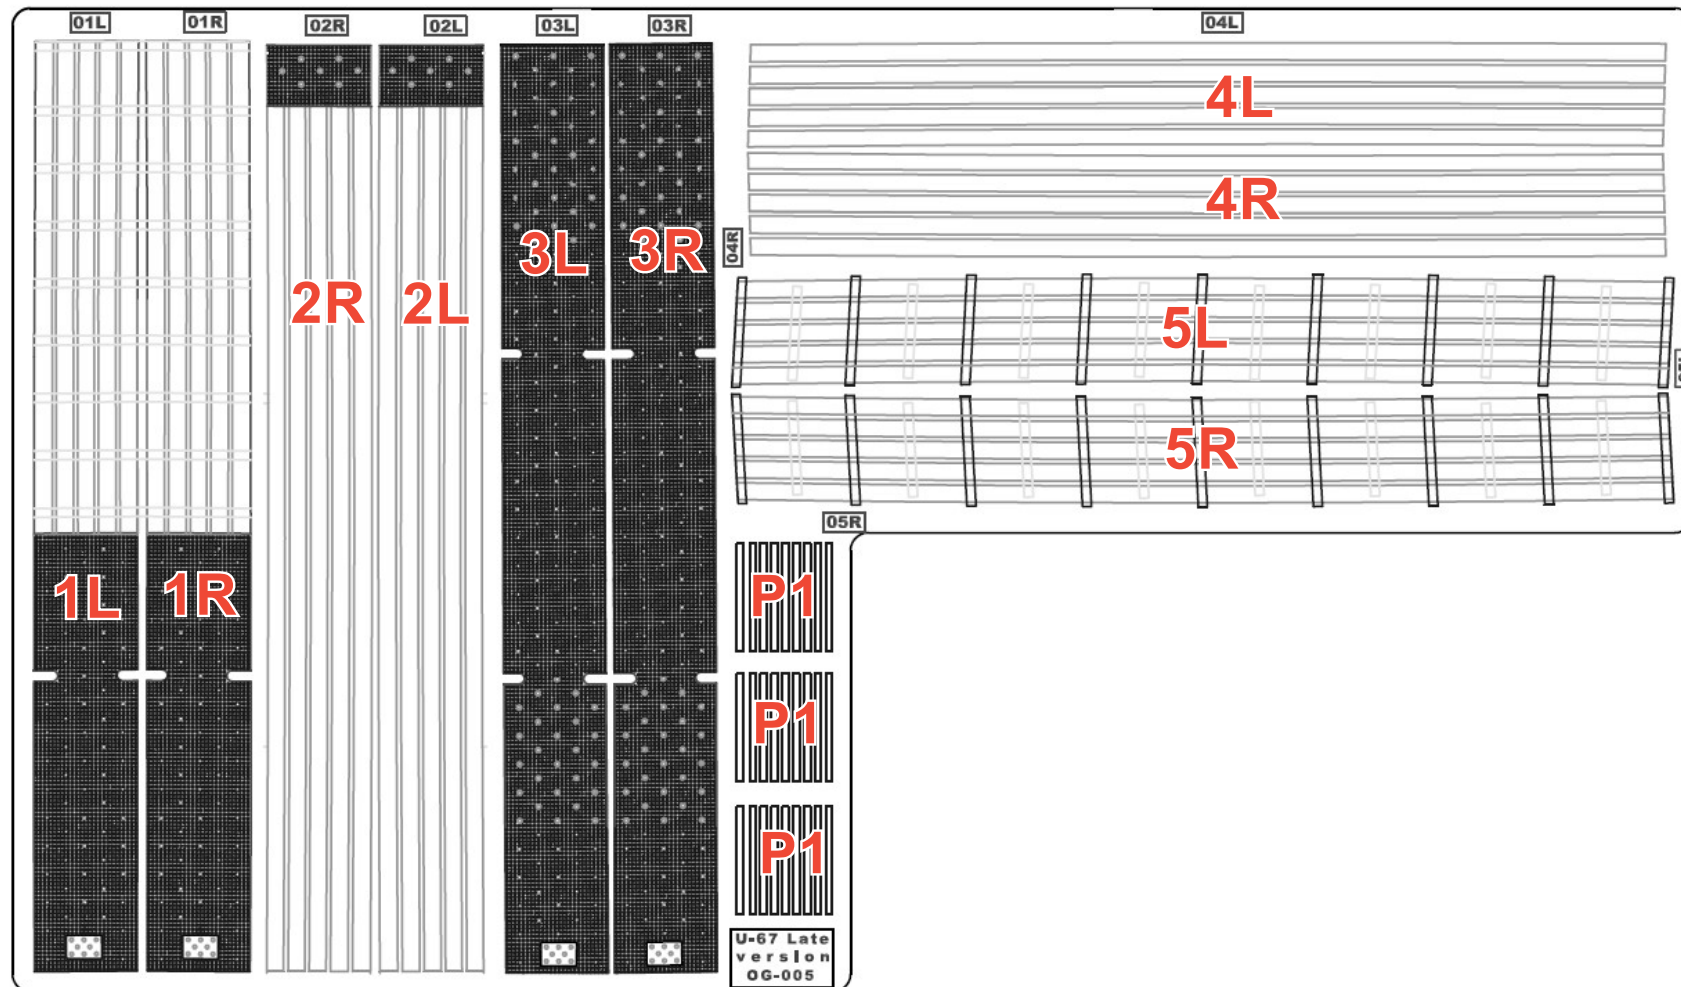

# DETAILS PANELS FOR THE DECK

## INSTRUCTIONS PHOTO ETCHED PANELS DECK FOR REVELL

05114 TYPE: IXC 1/72 **U-505**

05133 TYPE: IXC40 1/72 **U-190**

05166 TYPE: IXC 1/72 **U-67, U-154**

Class IXC and IXC40 submarines significantly changed the side hatches on Deck during docking and repairs. These versions of the panels had, for example, the U-514 or U-67 late versions.