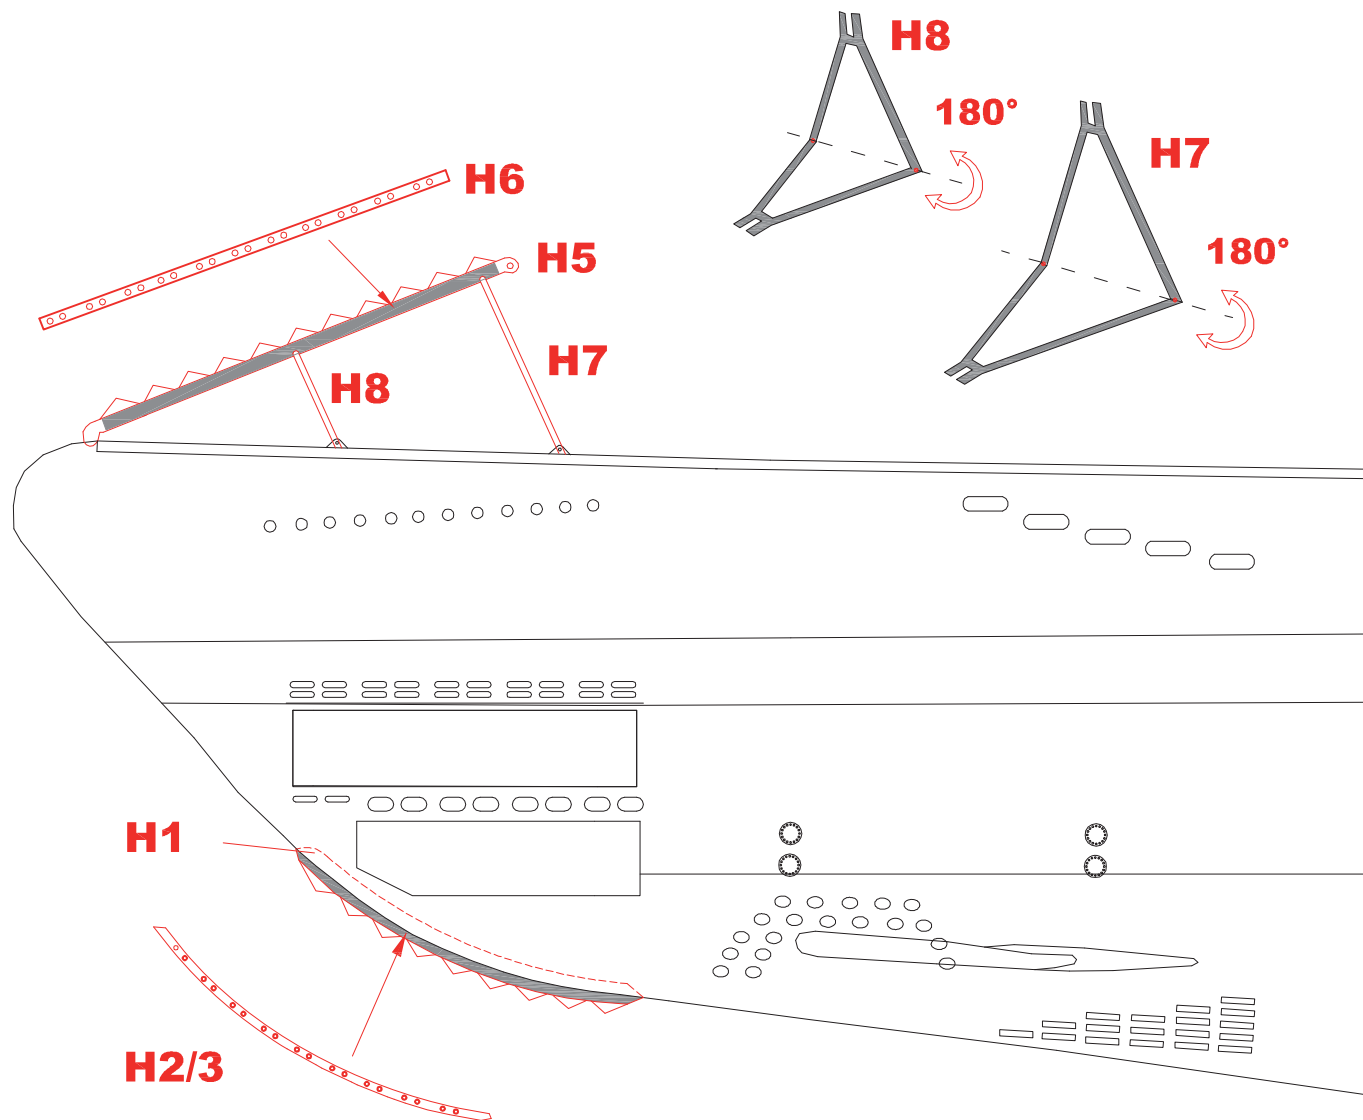

Instructions Photo Etched Deck for Revell type: VIIC 1/72 RAILING TOWER

Description of pars PE

Hull

Tower

Tower