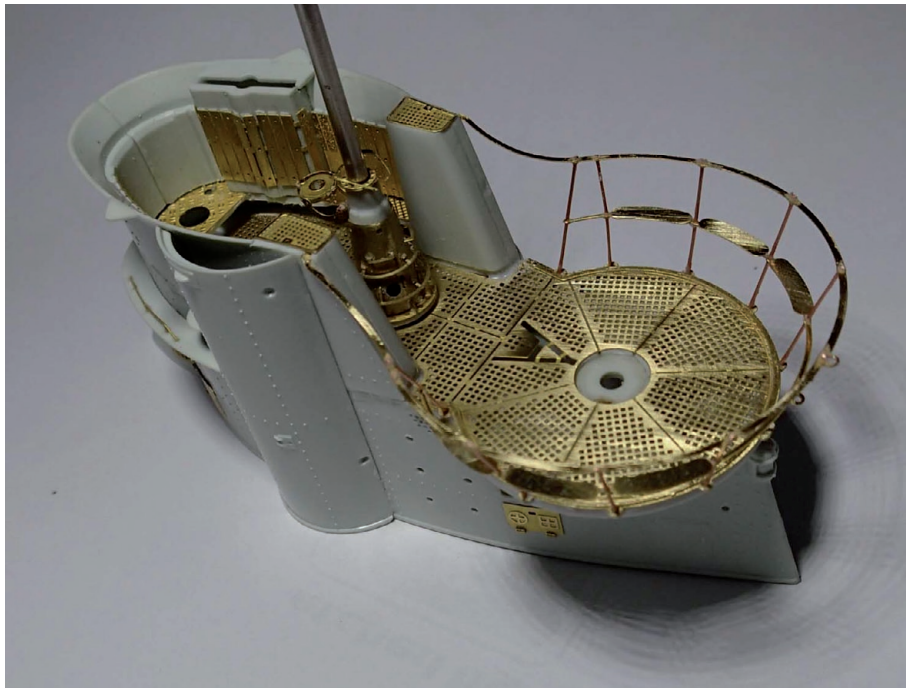

Instructions Photo Etched Deck for Revell type: VIIC 1/72 RAILING TOWER

Description of pars PE

Hull

Tower

Tower