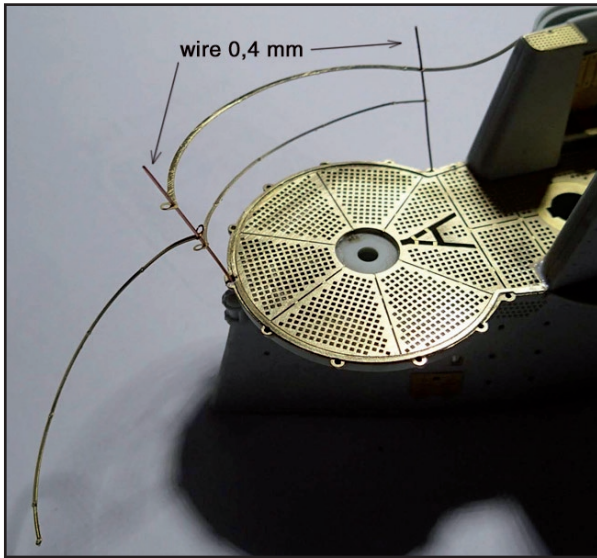

Instructions Photo Etched Deck for Revell type: VIIC 1/72 RAILING TOWER

Description of pars PE

Hull

Tower

Tower