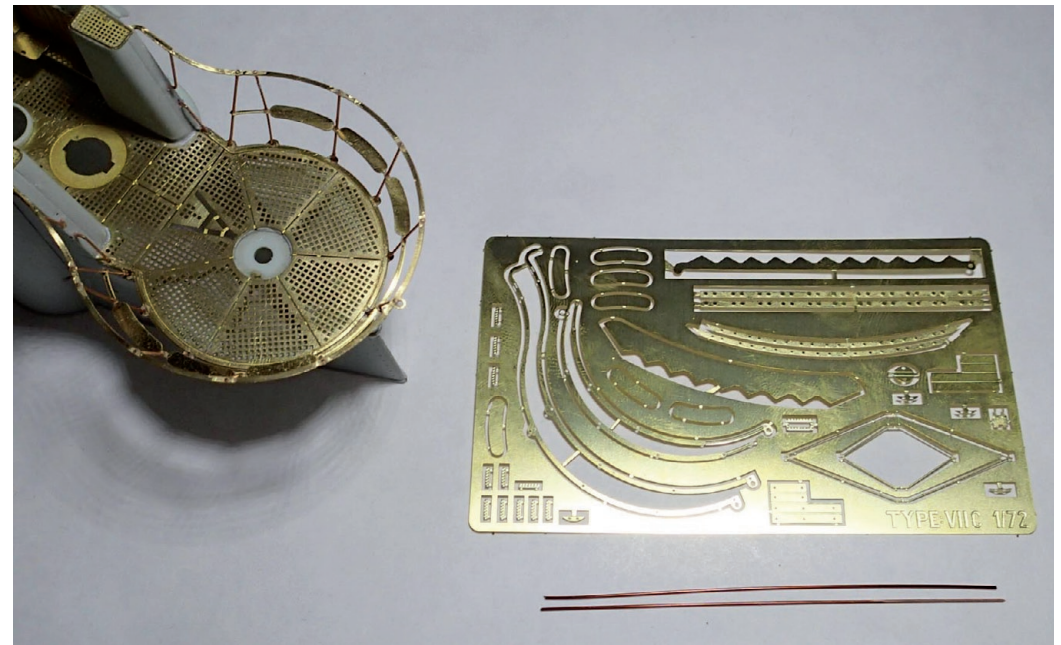

Instructions Photo Etched Deck for Revell type: VIIC 1/72 RAILING TOWER

Description of pars PE

Hull

Tower

Tower