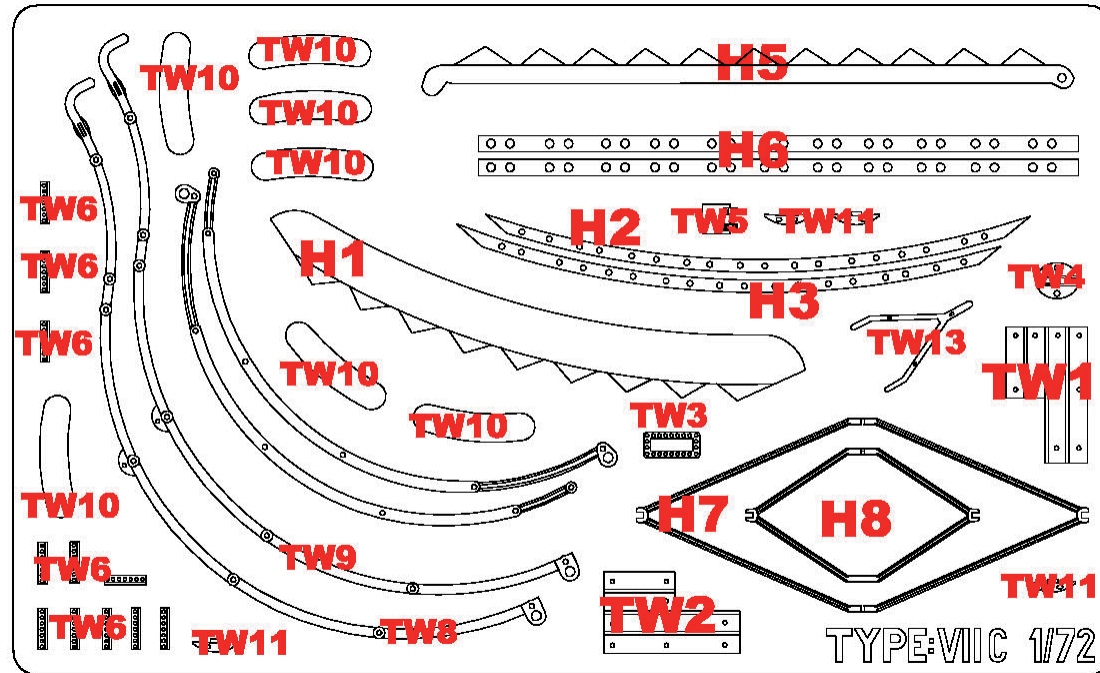

Instructions Photo Etched Deck for Revell type: VIIC 1/72 RAILING TOWER

Description of pars PE

Hull

Tower

Tower