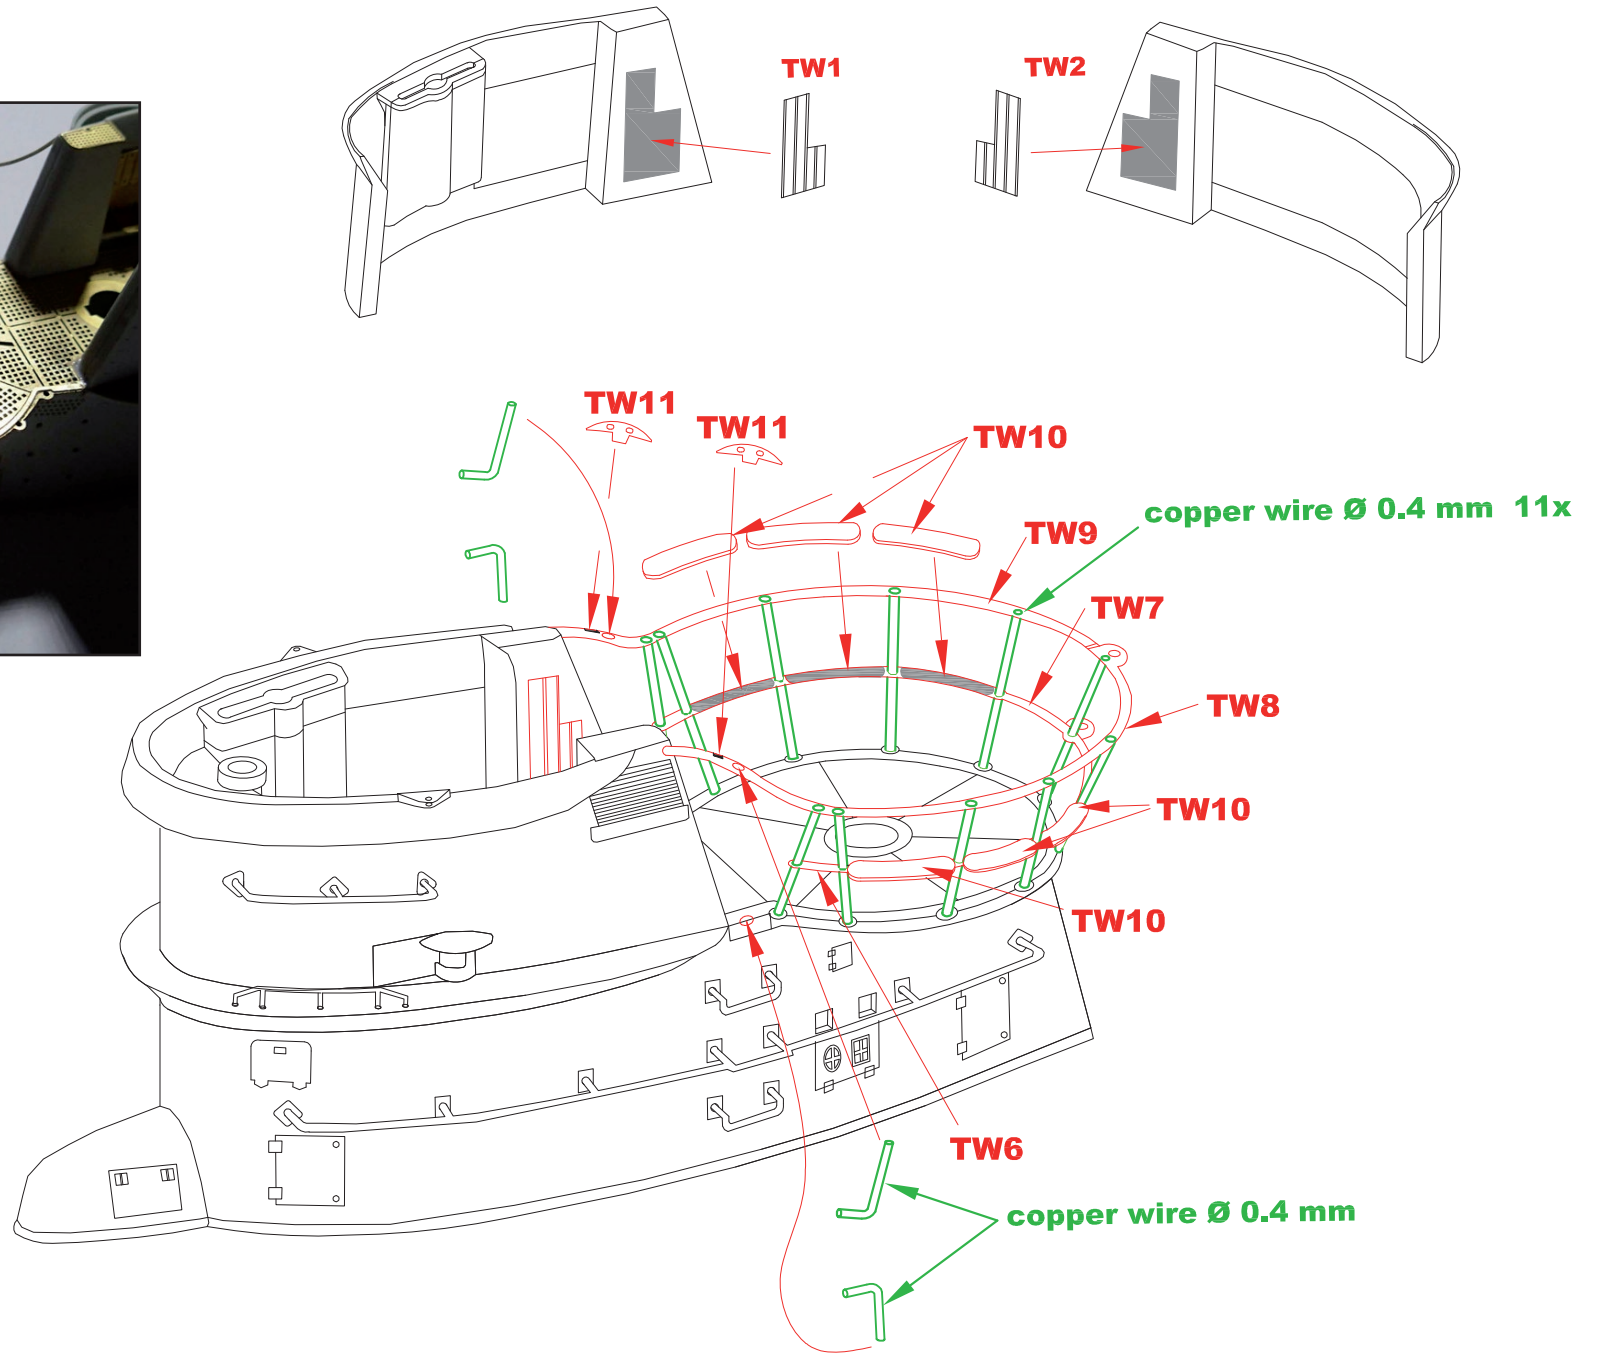

Instructions Photo Etched Deck for Revell type: VIIC 1/72 RAILING TOWER

Description of pars PE

Hull

Tower

Tower