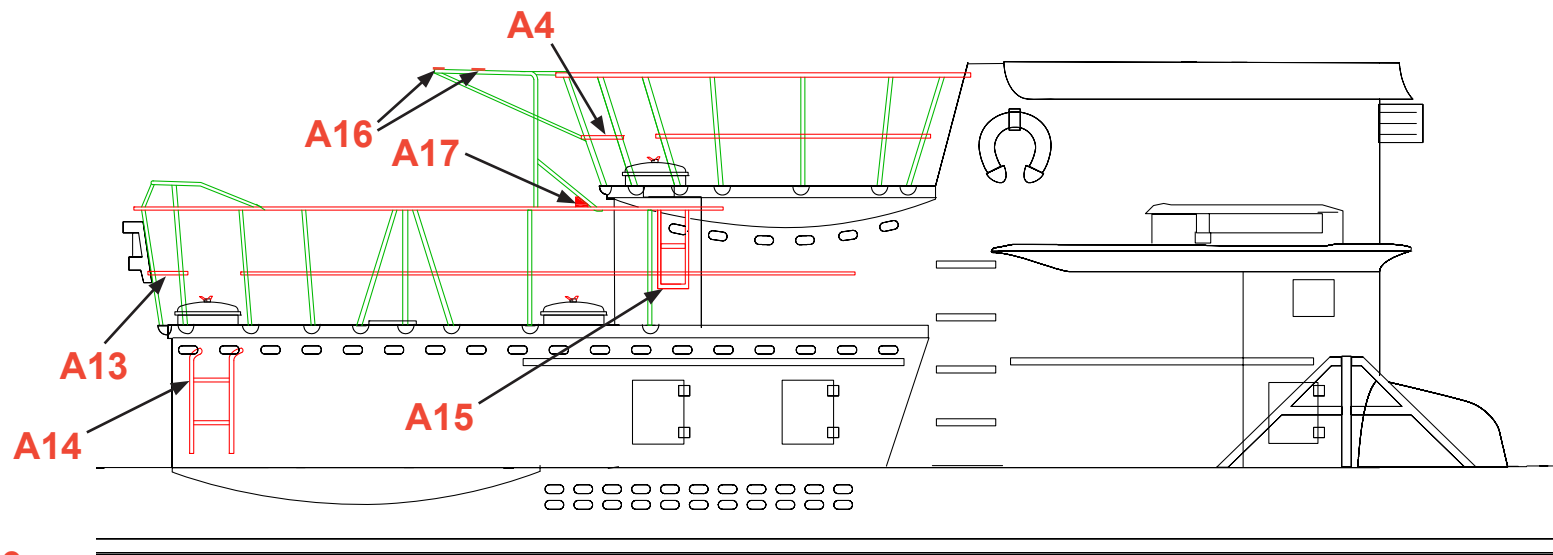

INSTRUCTIONS PHOTO ETCHED DECK FOR REVELL 05045 TYPE: VIIC/41 1/72

RAILING TOWER

containers