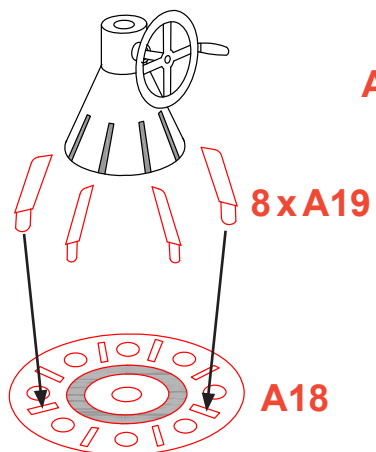

INSTRUCTIONS PHOTO ETCHED DECK FOR REVELL 05045 TYPE: VIIC/41 1/72

RAILING TOWER

containers