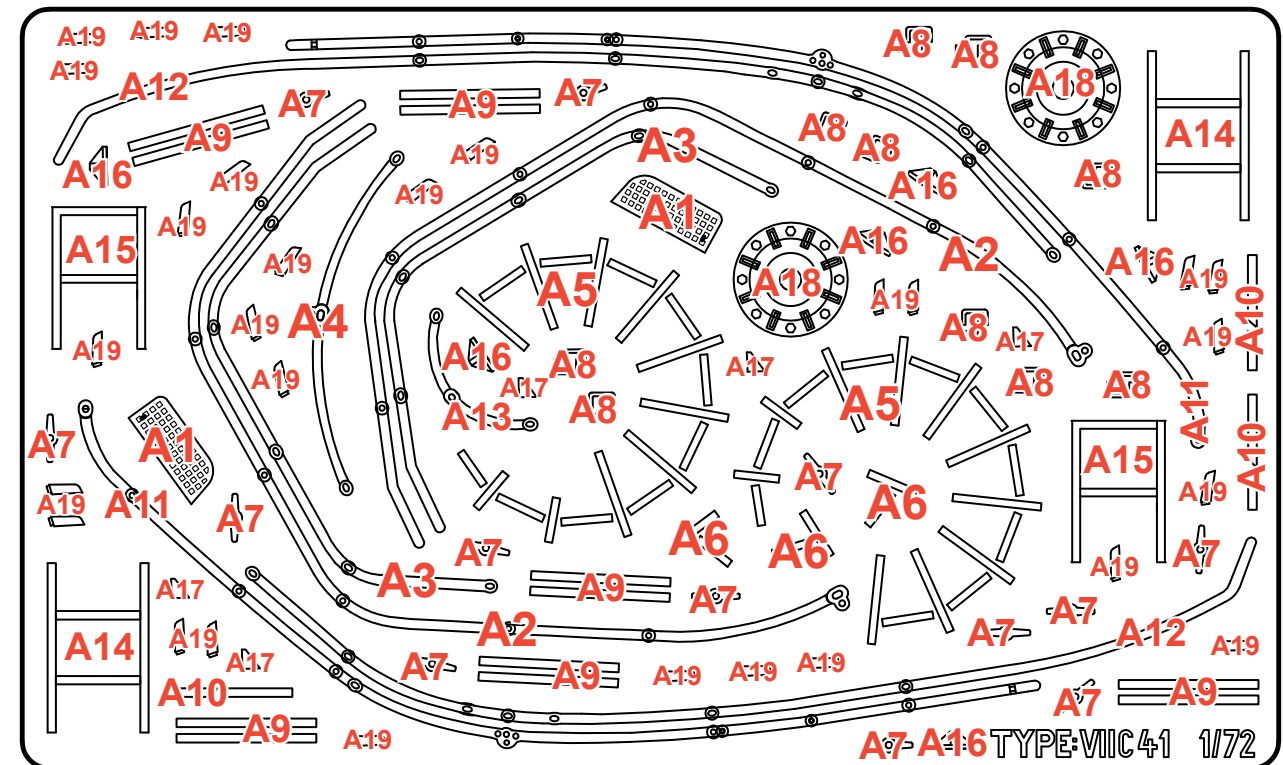

INSTRUCTIONS PHOTO ETCHED DECK FOR REVELL 05045 TYPE: VIIC/41 1/72

RAILING TOWER

containers