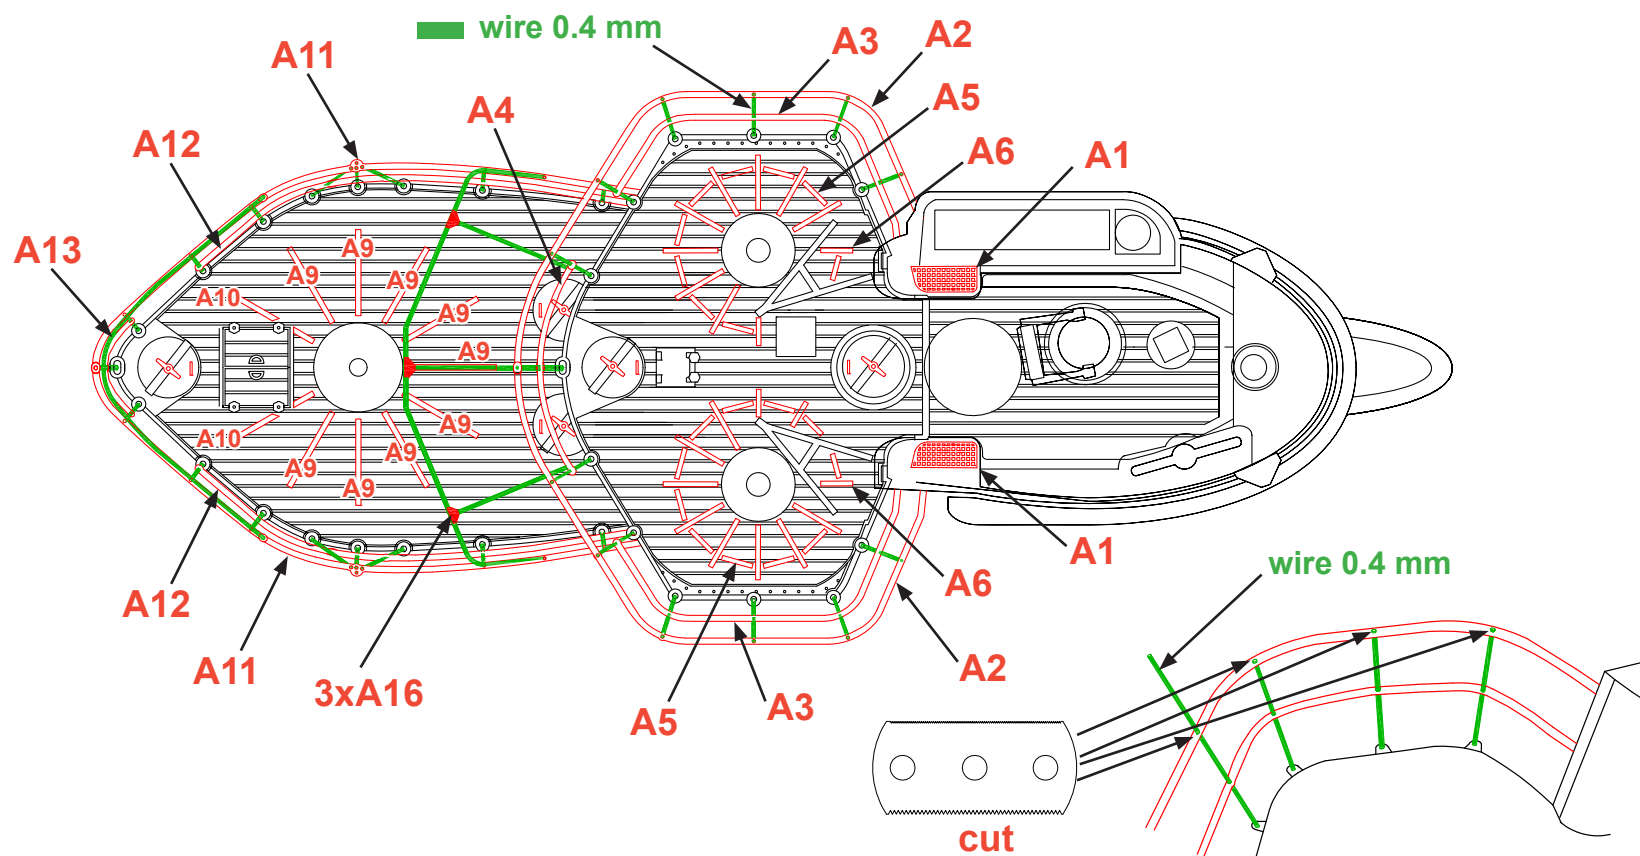

INSTRUCTIONS PHOTO ETCHED DECK FOR REVELL 05045 TYPE: VIIC/41 1/72

RAILING TOWER

containers